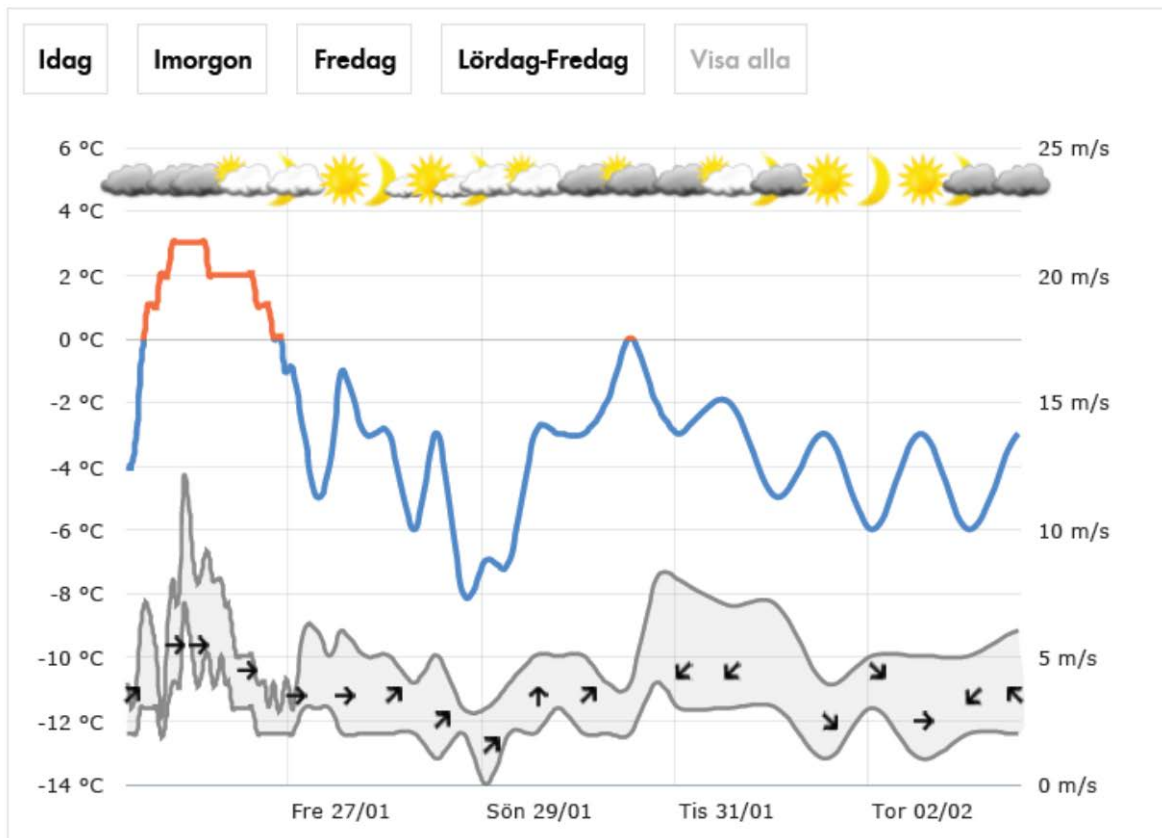

SVENSKA SKIDSPELELEN

FIS WORLD CUP FALUN 27-29 JANUARY 2017

TEAM INFO #2

2017-01-25 at 07:30

Swedish forecast (SMHI)

10-DYGNSPROGNOS FÖR FALUN

Norwegian forecast (YR)

Langtidsvarsel for Falun

I morgen 26.01.2017	Fredag 27.01.2017	Lørdag 28.01.2017	Søndag 29.01.2017
3°	0°	-3°	-4°
Delvis skyet. Svak vind, 2 m/s fra vest. 0 mm nedbør.	Klarvær. Flau vind, 1 m/s fra vest-nordvest. 0 mm nedbør.	Klarvær. Flau vind, 1 m/s fra sørvest. 0 mm nedbør.	Skyet. Svak vind, 2 m/s fra sør-sørvest. 0 mm nedbør.