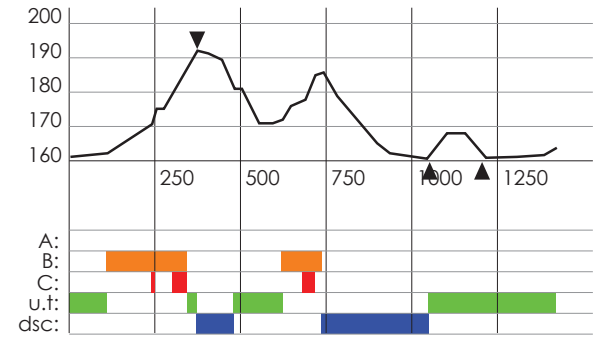

SPRINT

1,4 km Green

Length:1400m; HD:31m; MC:26m; TC:56m

SVENSKA SKIDSPÉLEN

FIS WORLD CUP

FALUN 16-17 MARCH 2019

1,4 km Green

Length: 1 408 m
Height Difference: 31 m
Maximum Climb: 26 m
Total Climb: 56 m

Lowest Point: 161 m.a.s.l
Highest Point: 192 m.a.s.l
Category: E
Competition Level: WSC/WC