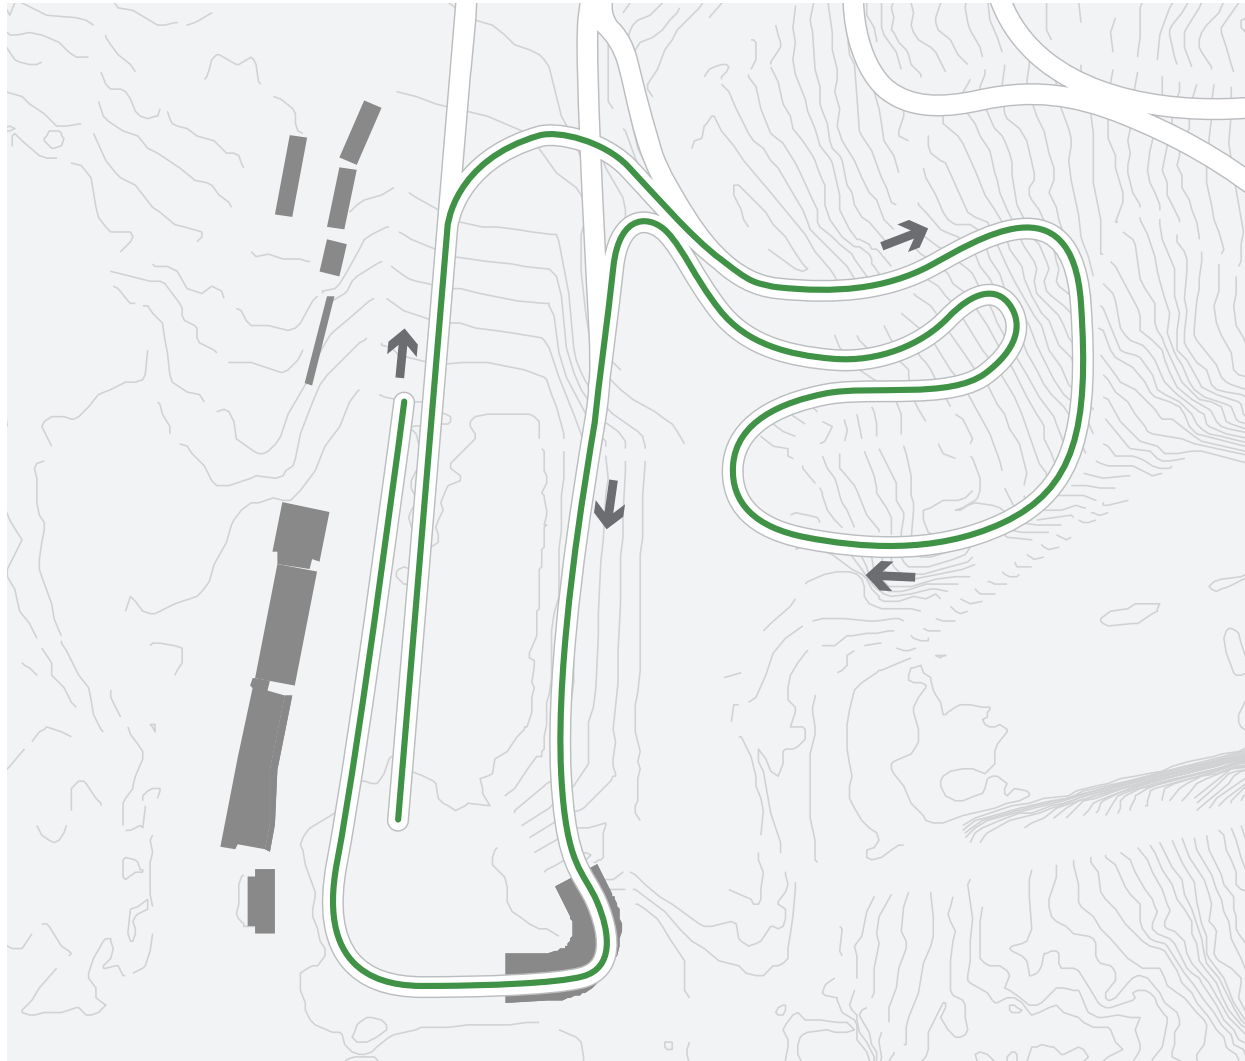

SPRINT

1,4 km Green

Length:1400m; HD:31m; MC:26m; TC:56m

SVENSKA SKIDSPÉLEN

FIS WORLD CUP

FALUN 16-17 MARCH 2019

1,4 km Green

Length: 1 408 m
Height Difference: 31 m
Maximum Climb: 26 m
Total Climb: 56 m

Lowest Point: 161 m.a.s.l
Highest Point: 192 m.a.s.l
Category: E
Competition Level: WSC/WC