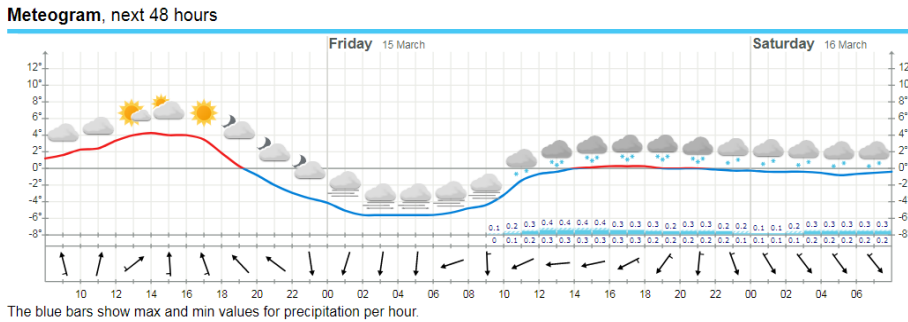

Norwegian forecast (YR)