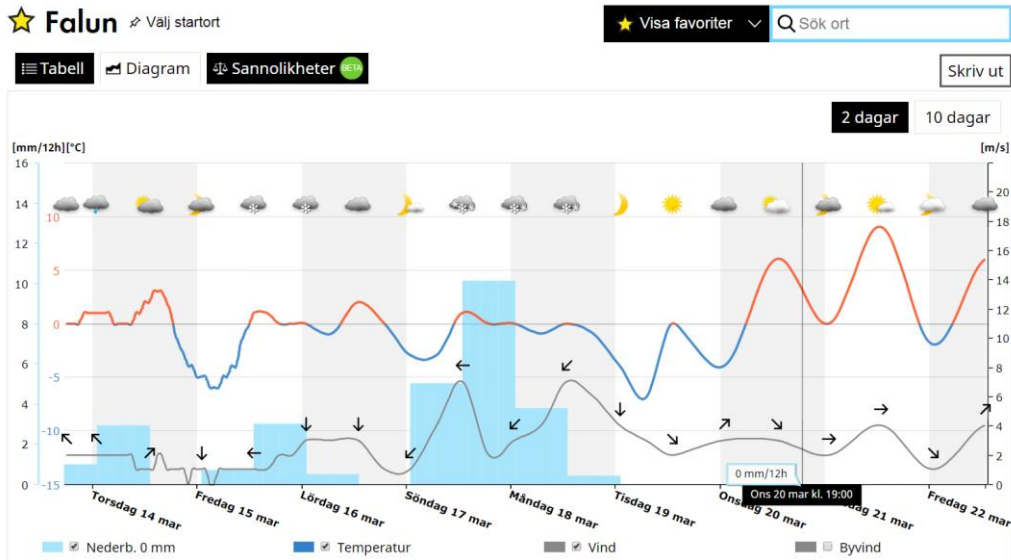

TEAM INFO #2

2019-03-14 at 07:30

Swedish forecast (SMHI)

Norwegian forecast (YR)

Finish forecast (Foreca)

TEAM INFO #2

2019-03-14 at 07:30

TRAINING in Falun

Thursday

Competition courses are groomed and open for training from 08:00. 1 classic tracks and skate.

Recreational tracks 4km, 5km, 10km and 15km are groomed with 1 classic track and skate. Access from skitest area at top of stadium

Work and transport with ski-doo and ATV's on competition courses everyday.

No access control on course, skiing is open for everyone.

First official meeting is TCM on Friday 15th at 18.00

The organizer of Svenska Skidspelelen wishes you all heartily welcome to **Falun!**