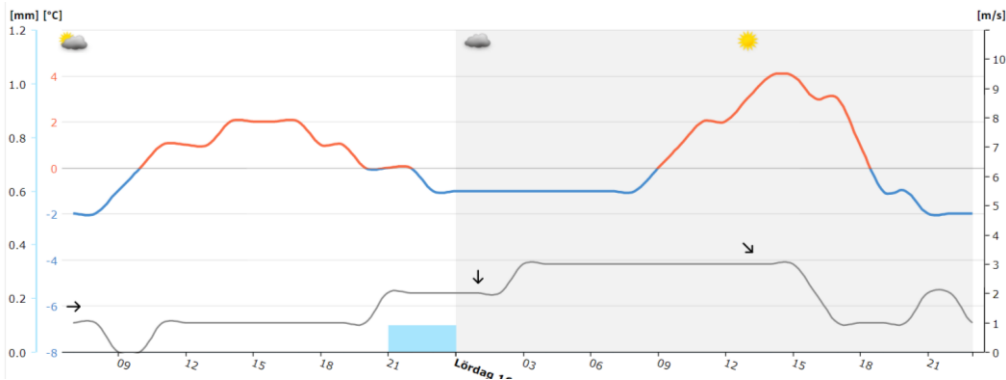

TEAM INFO #3

2019-03-15 at 07:15

Swedish forecast (SMHI)

Norwegian forecast (YR)

Meteogram, next 48 hours

The blue bars show max and min values for precipitation per hour.

Finish forecast (Foreca)

TEAM INFO #3