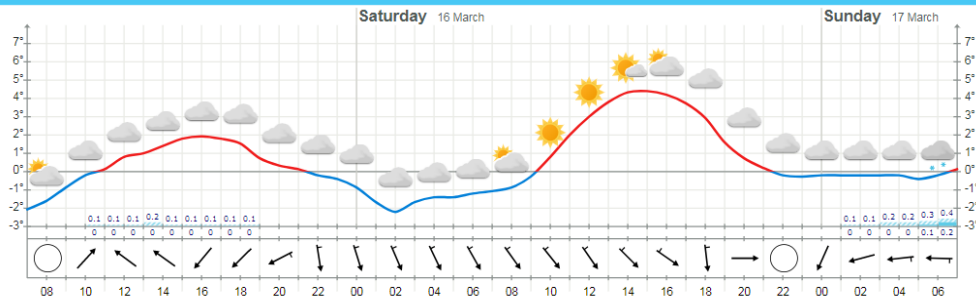

TEAM INFO #3

2019-03-15 at 07:15

Swedish forecast (SMHI)

Norwegian forecast (YR)

Meteogram, next 48 hours

The blue bars show max and min values for precipitation per hour.

Finish forecast (Foreca)

TEAM INFO #3

2019-03-15 at 07:15

13.00 – 14.30	Official training, sprint
15.00	Test race TV production
16.00	Deadline for entries, sprint
18.00	TCM at University, close to hotel Scandic

Competition courses are groomed and open for training from 08:00. 1 classic tracks and skate on 5km course.
Sprint course and stadium only skate.
Double tracks for ski testing on ski test area.

Recreational tracks 4km, 5km, 10km and 15km are groomed with 1 classic track and skate. Access from skitest area at top of stadium

No access control on course, skiing is open for everyone.

The organizer of Svenska Skidspeleln wishes you all heartly welcome to **Falun!**