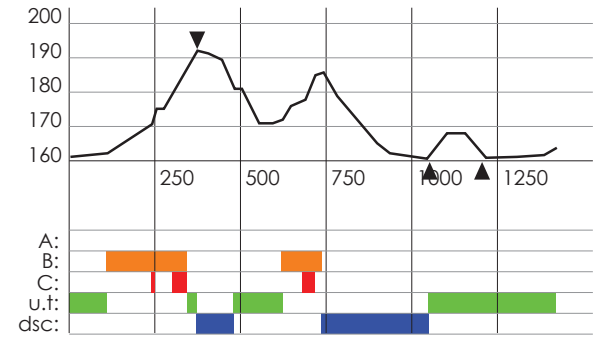

SPRINT

1,4 km Green

Length:1408m; HD:31m; MC:26m; TC:56m

SVENSKA SKIDSPELELN

FIS WORLD CUP

FALUN 8-9 FEBRUARY 2020

1,4 km Green

Length: 1 408 m
Height Difference: 31 m
Maximum Climb: 26 m
Total Climb: 56 m

Lowest Point: 161 m.a.s.l
Highest Point: 192 m.a.s.l
Category: E
Competition Level: WSC/WC