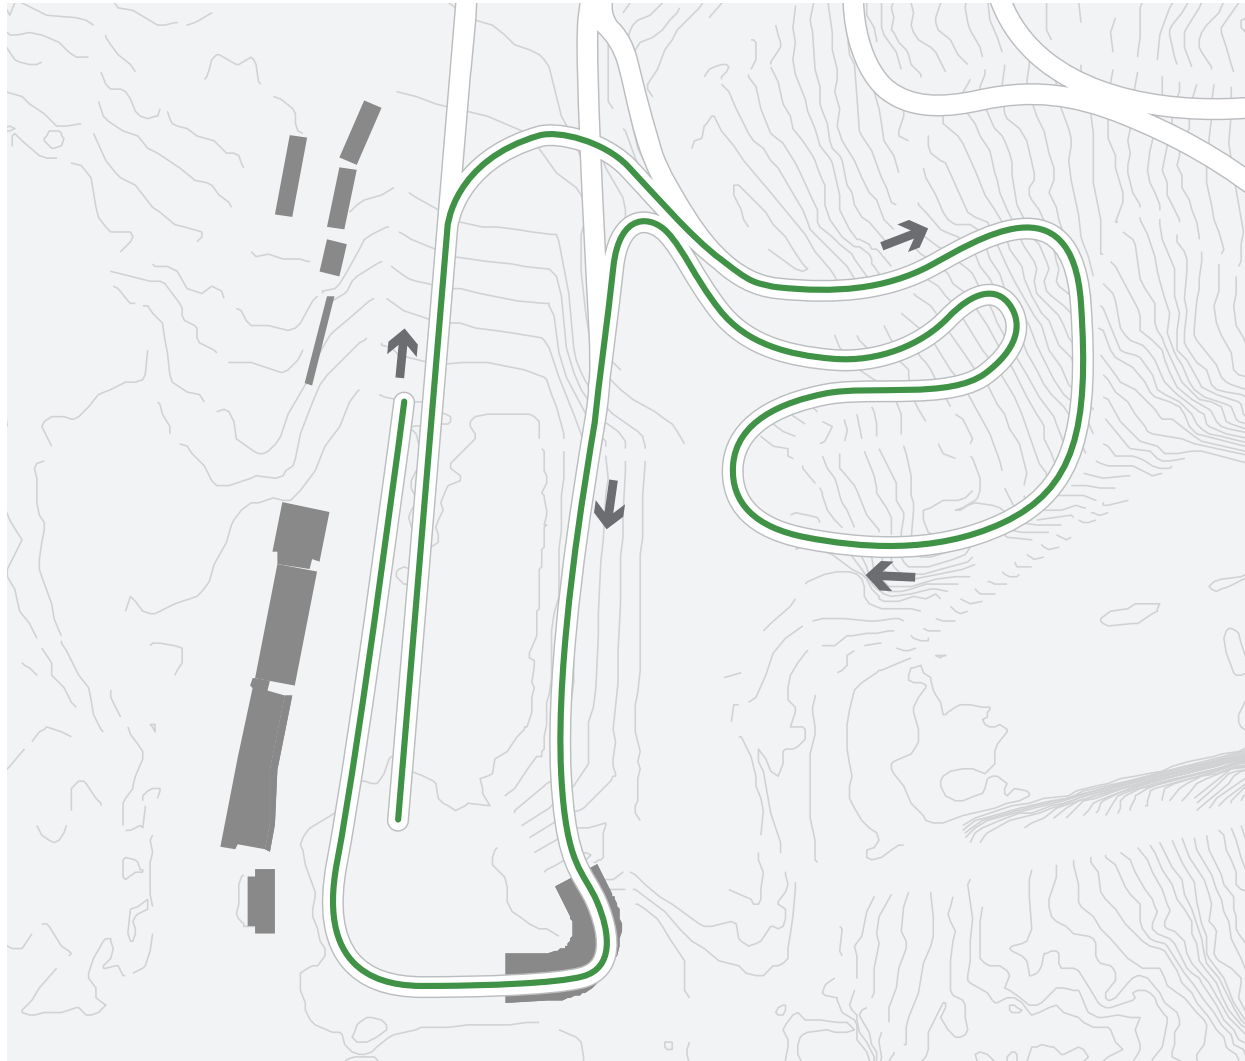

SPRINT

1,4 km Green

Length:1408m; HD:31m; MC:26m; TC:56m

SVENSKA SKIDSPELELN

FIS WORLD CUP

FALUN 8-9 FEBRUARY 2020

1,4 km Green

Length: 1 408 m
Height Difference: 31 m
Maximum Climb: 26 m
Total Climb: 56 m

Lowest Point: 161 m.a.s.l
Highest Point: 192 m.a.s.l
Category: E
Competition Level: WSC/WC