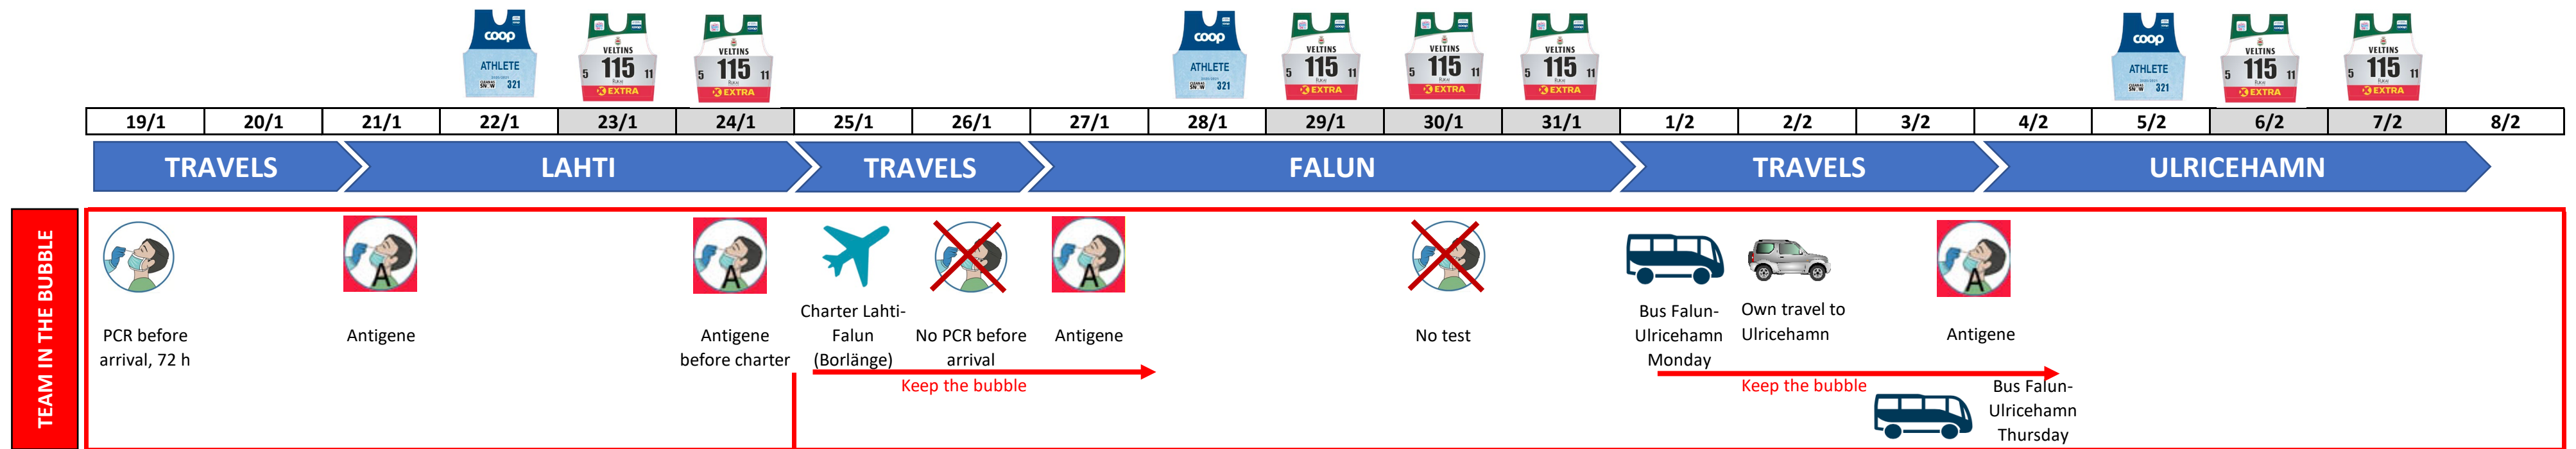

# Travel and testing 2021, Lahti - Falun - Ulricehamn

Please note! When travelling by ferry between Finland and Sweden, you are not staying in the bubble, even if you go by your own vehicle.

**CONTACT Lahti**

Location: Xxx

Phone icon: Covid-19 Coordinator:

**CONTACT Falun**

Location: Lugnet Sport center. Address: Lugnetvägen 5.

Phone icon: Covid-19 Coordinator: Leif Andersson

[covid19@skidspelen.se](mailto:covid19@skidspelen.se)

Contact Covid questions: +46 76 534 67 88

**CONTACT Ulricehamn**

Location: At venue and Hotel in Borås

Phone icon: Covid-19 Coordinator: Hans Strid mobilnr: [covid19@worldcupulricehamn.com](mailto:covid19@worldcupulricehamn.com)