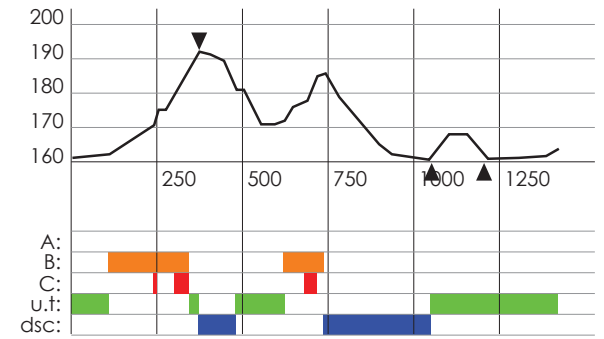

SPRINT

1,4km green

Length: 1400m; HD: 31m; MC: 26m; TC: 56m

SVENSKA SKIDSPELEEN

**COOP FIS CROSS-COUNTRY
WORLD CUP**

FALUN 17-19 MARCH 2023

1,4 km Green

Length: 1 408 m
Height Difference: 31 m
Maximum Climb: 26 m
Total Climb: 56 m

Lowest Point: 161 m.a.s.l
Highest Point: 192 m.a.s.l
Category: E
Competition Level: WSC/WC