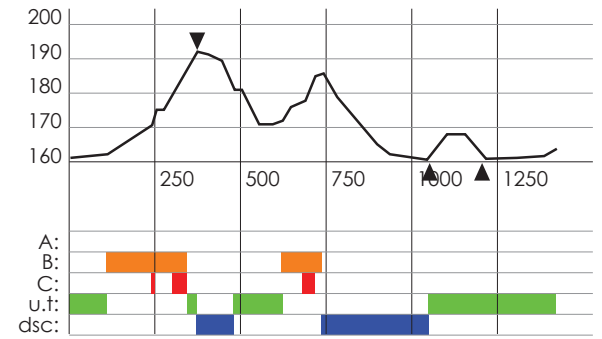

SPRINT

1,4km green

Length: 1400m; HD: 31m; MC: 26m; TC: 56m

SVENSKA SKIDSPÉLEN

COOP FIS CROSS-COUNTRY
WORLD CUP FINALS

FALUN 15-17 MARCH 2024

1,4 km Green

Length: 1 408 m
Height Difference: 31 m
Maximum Climb: 26 m
Total Climb: 56 m

Lowest Point: 161 m.a.s.l
Highest Point: 192 m.a.s.l
Category: E
Competition Level: WSC/WC