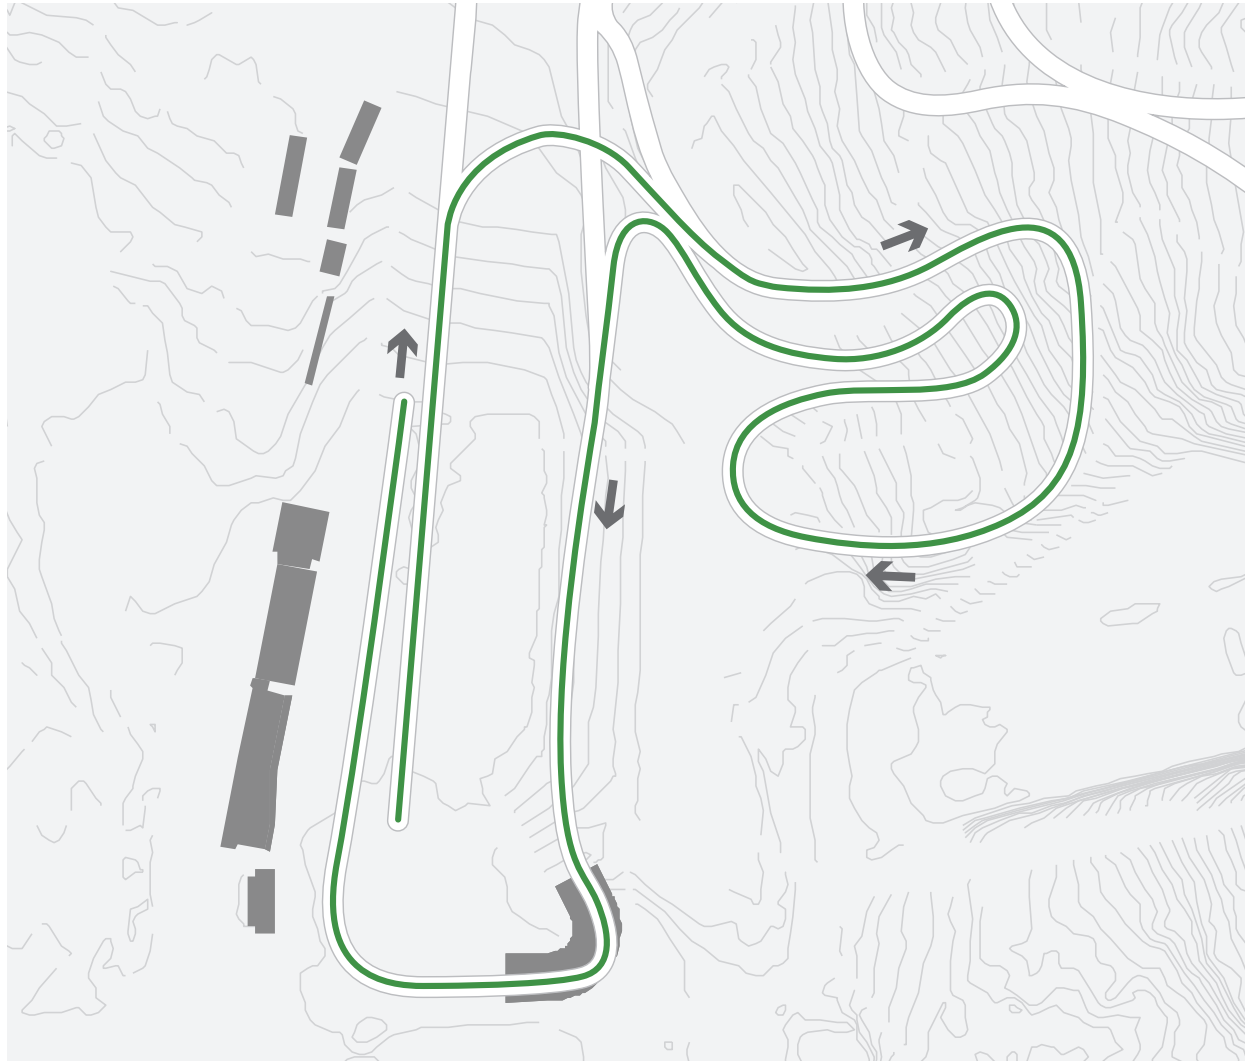

SPRINT

1,4km green

Length: 1400m; HD: 31m; MC: 26m; TC: 56m

SVENSKA SKIDSPÉLEN

COOP FIS CROSS-COUNTRY
WORLD CUP FINALS

FALUN 15-17 MARCH 2024

1,4 km Green

Length: 1 408 m
Height Difference: 31 m
Maximum Climb: 26 m
Total Climb: 56 m

Lowest Point: 161 m.a.s.l
Highest Point: 192 m.a.s.l
Category: E
Competition Level: WSC/WC