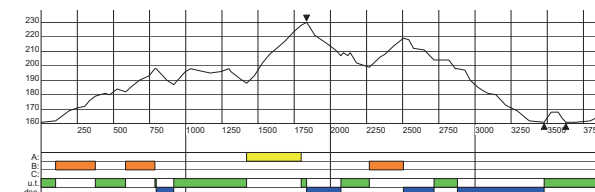

WOMEN/MEN 10km C Individual Start

2,5km blue + 3,75km red + 3,75km blue

Length: 10380m; HD: 84m; MC: 65m; TC: 379m

SVENSKA SKIDSPÉLEN

COOP FIS CROSS-COUNTRY
WORLD CUP

FALUN 14-16 FEBRUARY 2025

2,5 km Blue

Length: 2756 m
Height Difference: 37 m
Maximum Climb: 21 m
Total Climb: 97 m

Lowest Point: 161 m.a.s.l
Highest Point: 198 m.a.s.l
Category: E
Competition Level: WSC/WC

3,75 km Red

Length: 3837 m
Height difference: 69m
Maximum Climb: 40 m
Total Climb: 130 m

Lowest Point: 161 m.a.s.l
Highest Point: 230 m.a.s.l
Category: E
Competition Level: WSC/WC

3,75 km Blue

Length: 3982 m
Height difference: 84m
Maximum Climb: 65 m
Total Climb: 152 m

Lowest Point: 161 m.a.s.l
Highest Point: 245 m.a.s.l
Category: E
Competition Level: WSC/WC