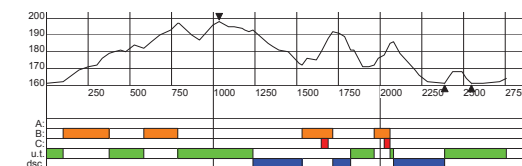

WOMEN/MEN 10km C Individual Start

2,5km blue + 3,75km red + 3,75km blue

Length: 10380m; HD: 84m; MC: 65m; TC: 379m

SVENSKA SKIDSPÉLEN

COOP FIS CROSS-COUNTRY
WORLD CUP

FALUN 14-16 FEBRUARY 2025

2,5 km Blue

Length: 2756 m
Height Difference: 37 m
Maximum Climb: 21 m
Total Climb: 97 m

Lowest Point: 161 m.a.s.l
Highest Point: 198 m.a.s.l
Category: E
Competition Level: WSC/WC

3,75 km Red

Length: 3837 m
Height difference: 69m
Maximum Climb: 40 m
Total Climb: 130 m

Lowest Point: 161 m.a.s.l
Highest Point: 230 m.a.s.l
Category: E
Competition Level: WSC/WC

3,75 km Blue

Length: 3982 m
Height difference: 84m
Maximum Climb: 65 m
Total Climb: 152 m

Lowest Point: 161 m.a.s.l
Highest Point: 245 m.a.s.l
Category: E
Competition Level: WSC/WC