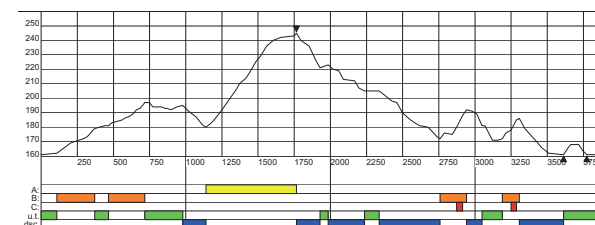

WOMEN/MEN 10km C Individual Start

2,5km blue + 3,75km red + 3,75km blue

Length: 10380m; HD: 84m; MC: 65m; TC: 379m

SVENSKA SKIDSPÉLEN

COOP FIS CROSS-COUNTRY
WORLD CUP

FALUN 14-16 FEBRUARY 2025

2,5 km Blue

Length: 2756 m
Height Difference: 37 m
Maximum Climb: 21 m
Total Climb: 97 m

Lowest Point: 161 m.a.s.l
Highest Point: 198 m.a.s.l
Category: E
Competition Level: WSC/WC

3,75 km Red

Length: 3837 m
Height difference: 69m
Maximum Climb: 40 m
Total Climb: 130 m

Lowest Point: 161 m.a.s.l
Highest Point: 230 m.a.s.l
Category: E
Competition Level: WSC/WC

3,75 km Blue

Length: 3982 m
Height difference: 84m
Maximum Climb: 65 m
Total Climb: 152 m

Lowest Point: 161 m.a.s.l
Highest Point: 245 m.a.s.l
Category: E
Competition Level: WSC/WC