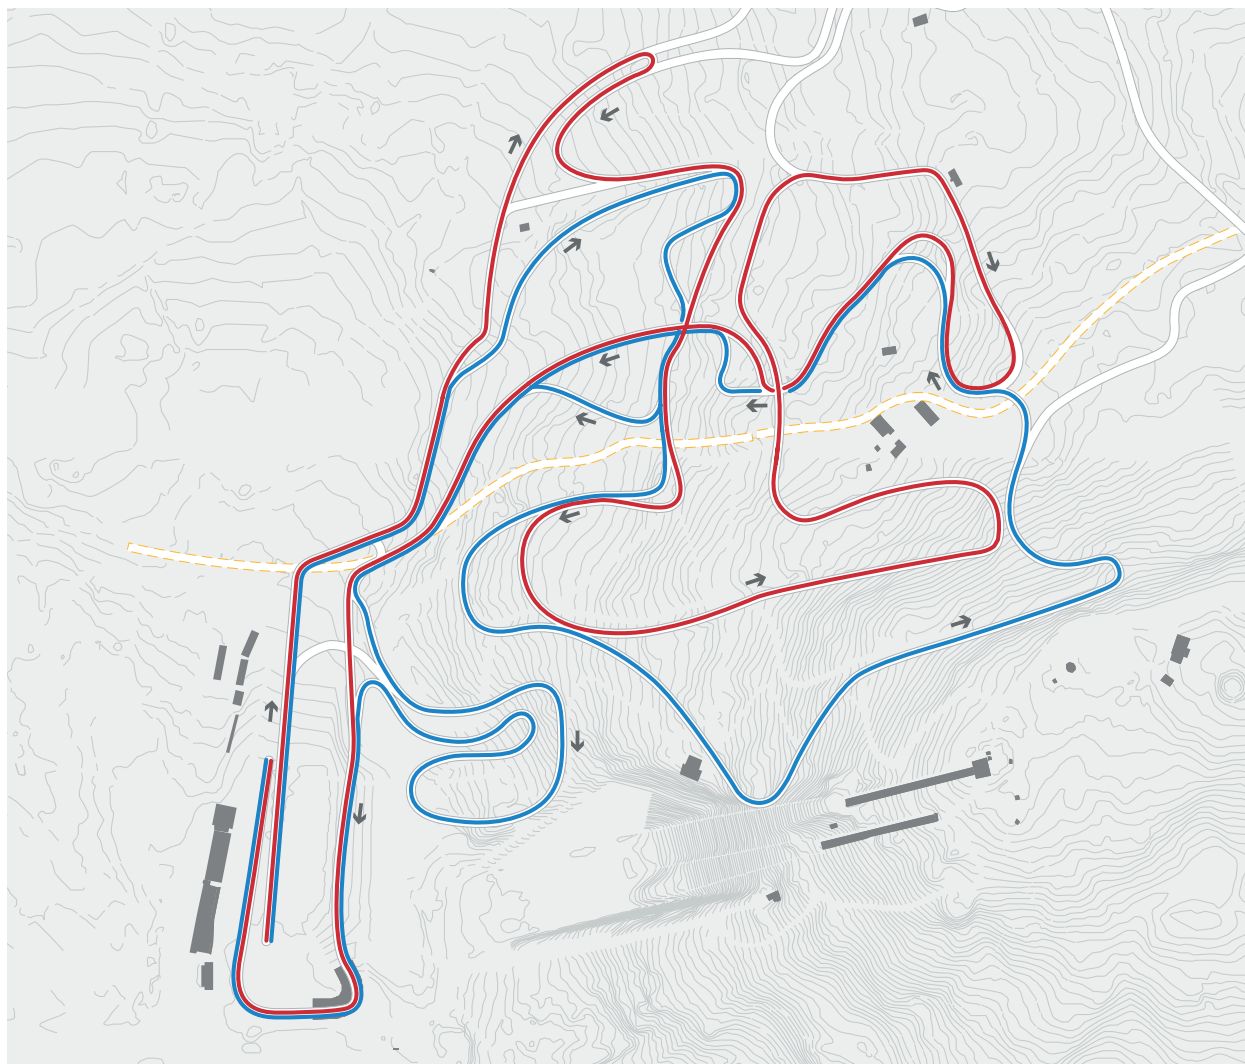

WOMEN/MEN 10km C Individual Start

2,5km blue + 3,75km red + 3,75km blue

Length: 10380m; HD: 84m; MC: 65m; TC: 379m

SVENSKA SKIDSPÉLEN

COOP FIS CROSS-COUNTRY
WORLD CUP

FALUN 14-16 FEBRUARY 2025

2,5 km Blue

Length: 2756 m
Height Difference: 37 m
Maximum Climb: 21 m
Total Climb: 97 m

Lowest Point: 161 m.a.s.l
Highest Point: 198 m.a.s.l
Category: E
Competition Level: WSC/WC

3,75 km Red

Length: 3837 m
Height difference: 69m
Maximum Climb: 40 m
Total Climb: 130 m

Lowest Point: 161 m.a.s.l
Highest Point: 230 m.a.s.l
Category: E
Competition Level: WSC/WC

3,75 km Blue

Length: 3982 m
Height difference: 84m
Maximum Climb: 65 m
Total Climb: 152 m

Lowest Point: 161 m.a.s.l
Highest Point: 245 m.a.s.l
Category: E
Competition Level: WSC/WC